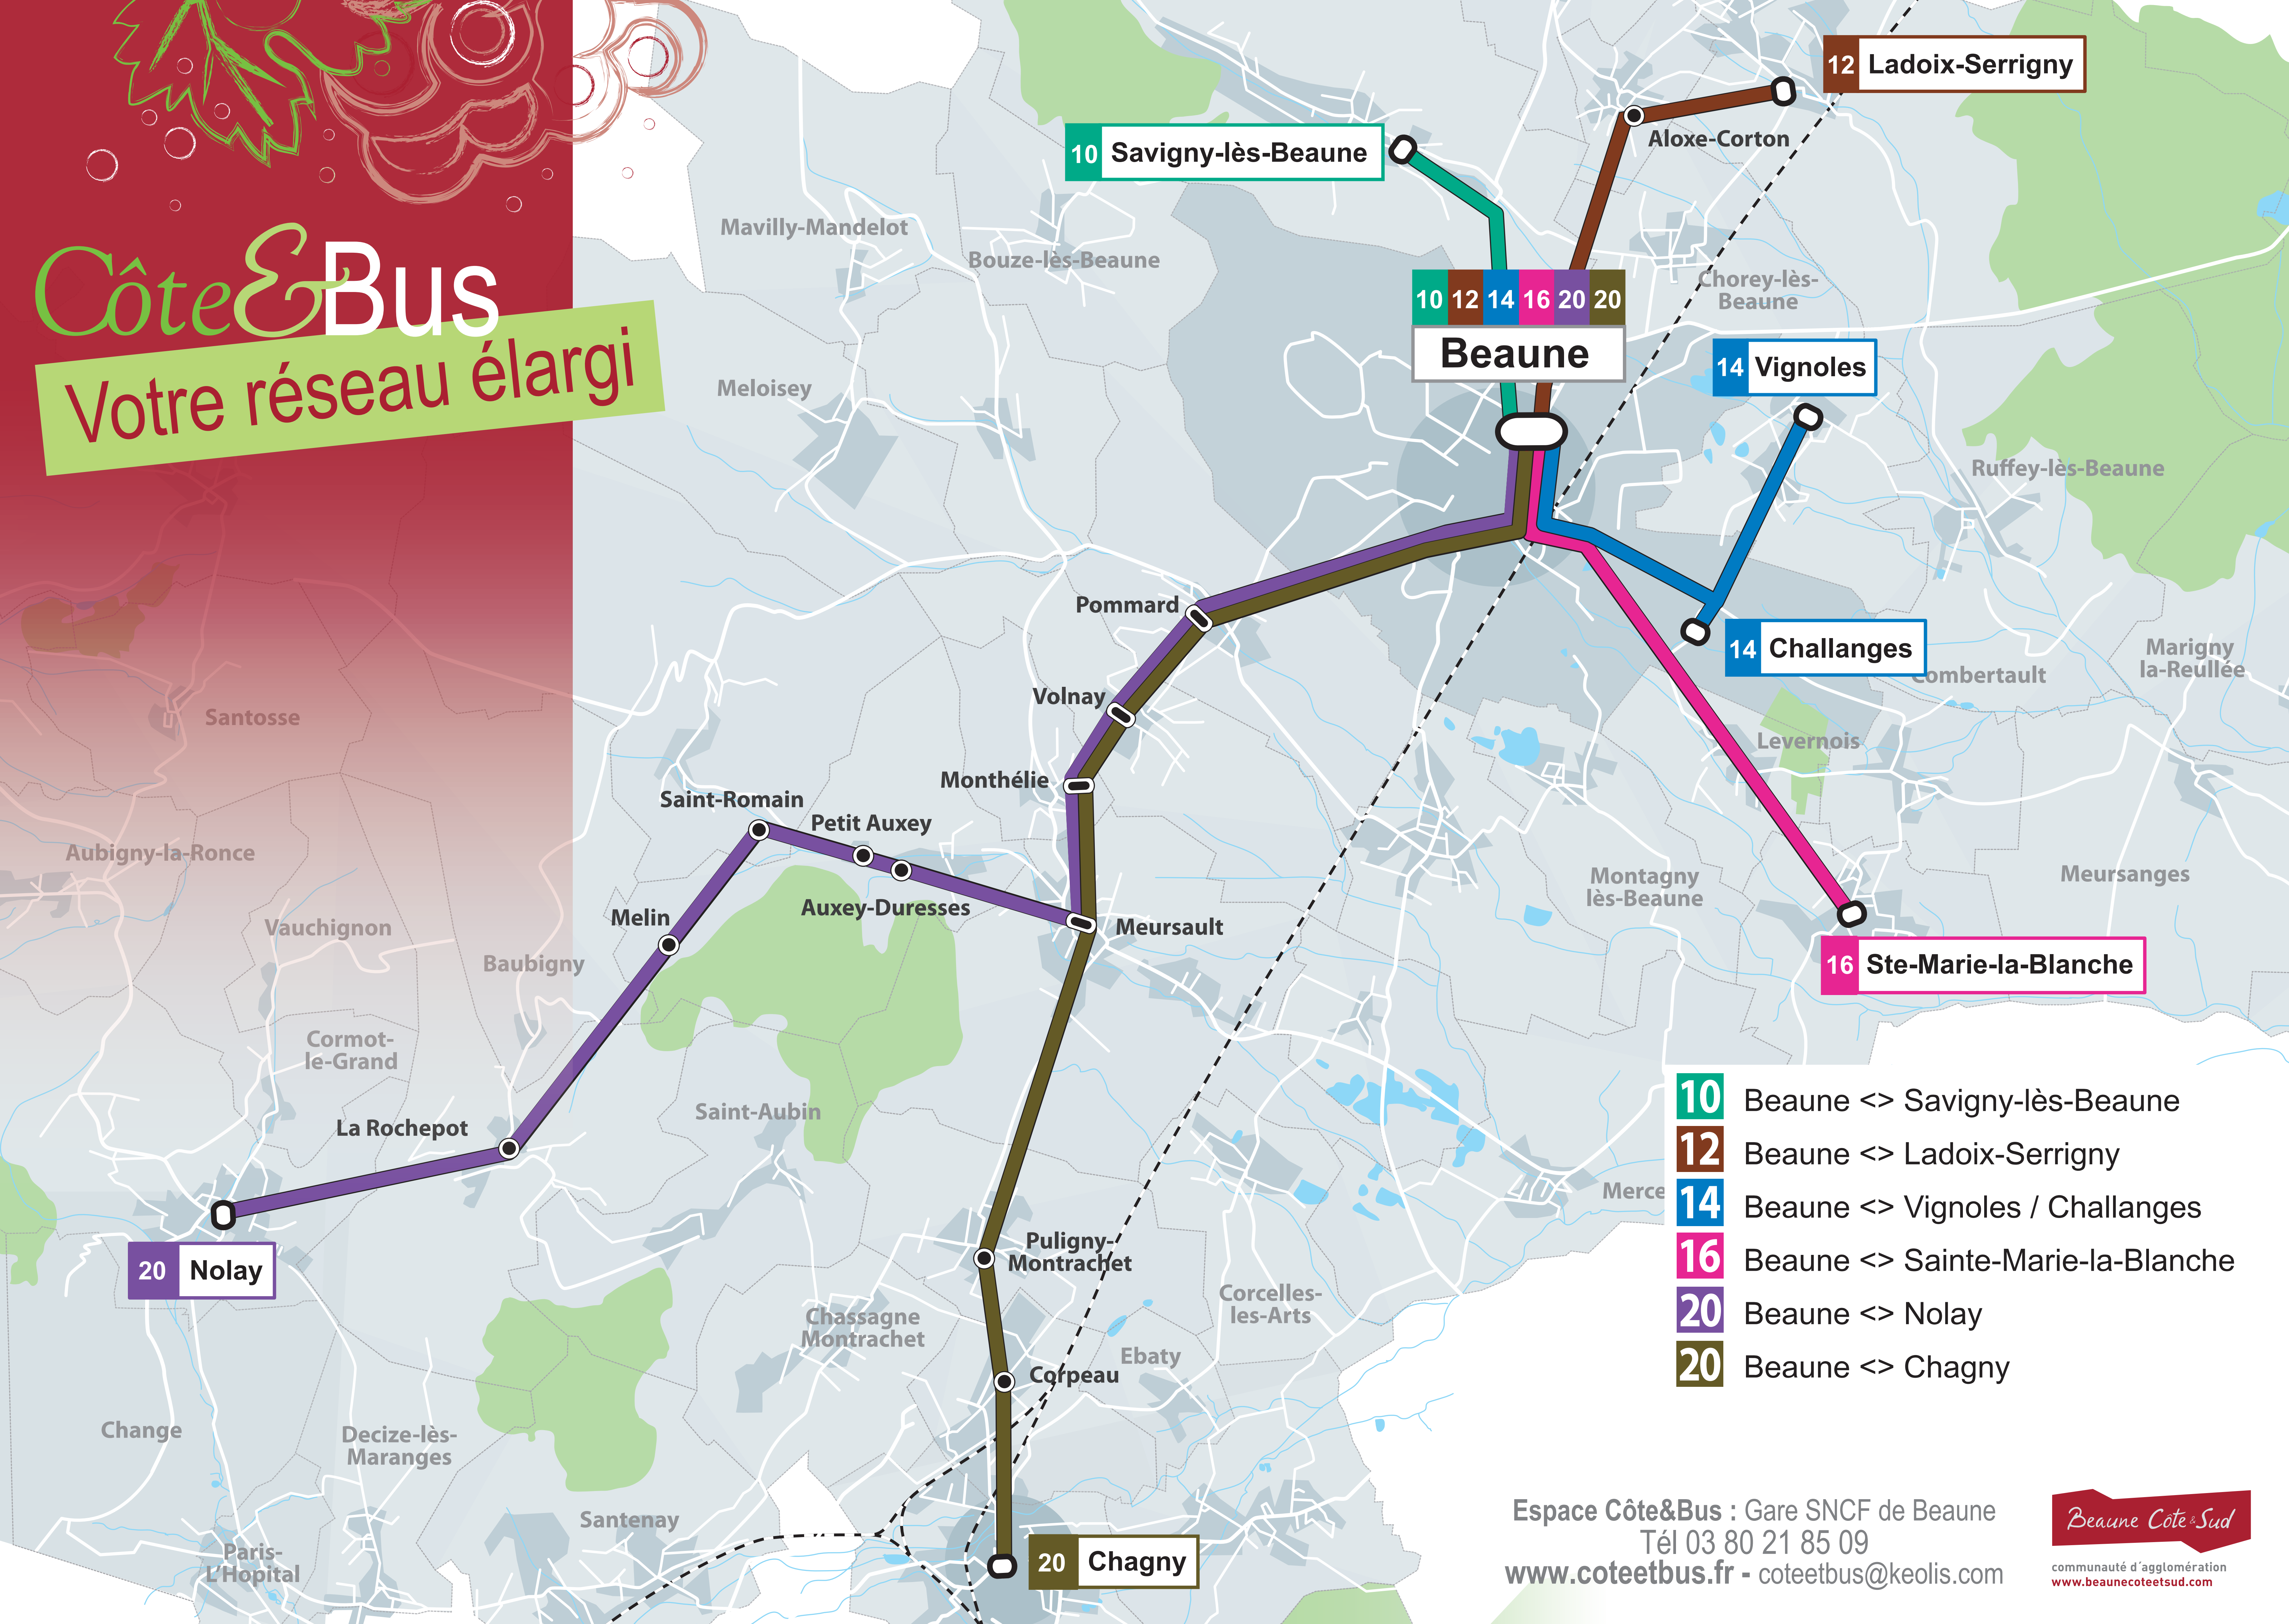

Côte&Bus

Votre réseau élargi

- **10** Beaune <-> Savigny-lès-Beaune
- **12** Beaune <-> Ladoix-Serrigny
- **14** Beaune <-> Vignoles / Challanges
- **16** Beaune <-> Sainte-Marie-la-Blanche
- **20** Beaune <-> Nolay
- **20** Beaune <-> Chagny

Espace Côte&Bus : Gare SNCF de Beaune
Tél 03 80 21 85 09
www.coteetbus.fr - coteetbus@keolis.com